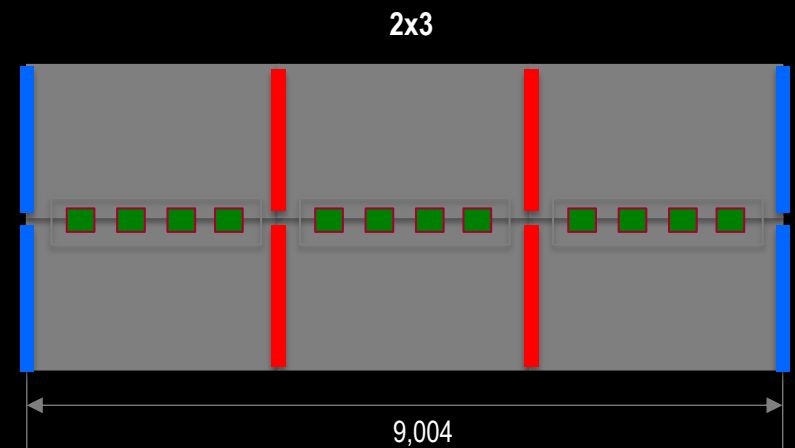

Q'ty
LAEC015-GN2.AxxQE	6
KT-136EP-HB	4
KT-136EP-VB	3
KT-136EP-BF	1

<Expansion Kit>

- ① KT-136EP-HB
  (Bracket for horizontal connection)
- ② KT-136EP-VB
  (Bracket for 2-line vertical connection)
- ③ KT-136EP-BF * 4 in 1 packaging
  (Bezel Frames (L/R) for 2-line vertical connection)