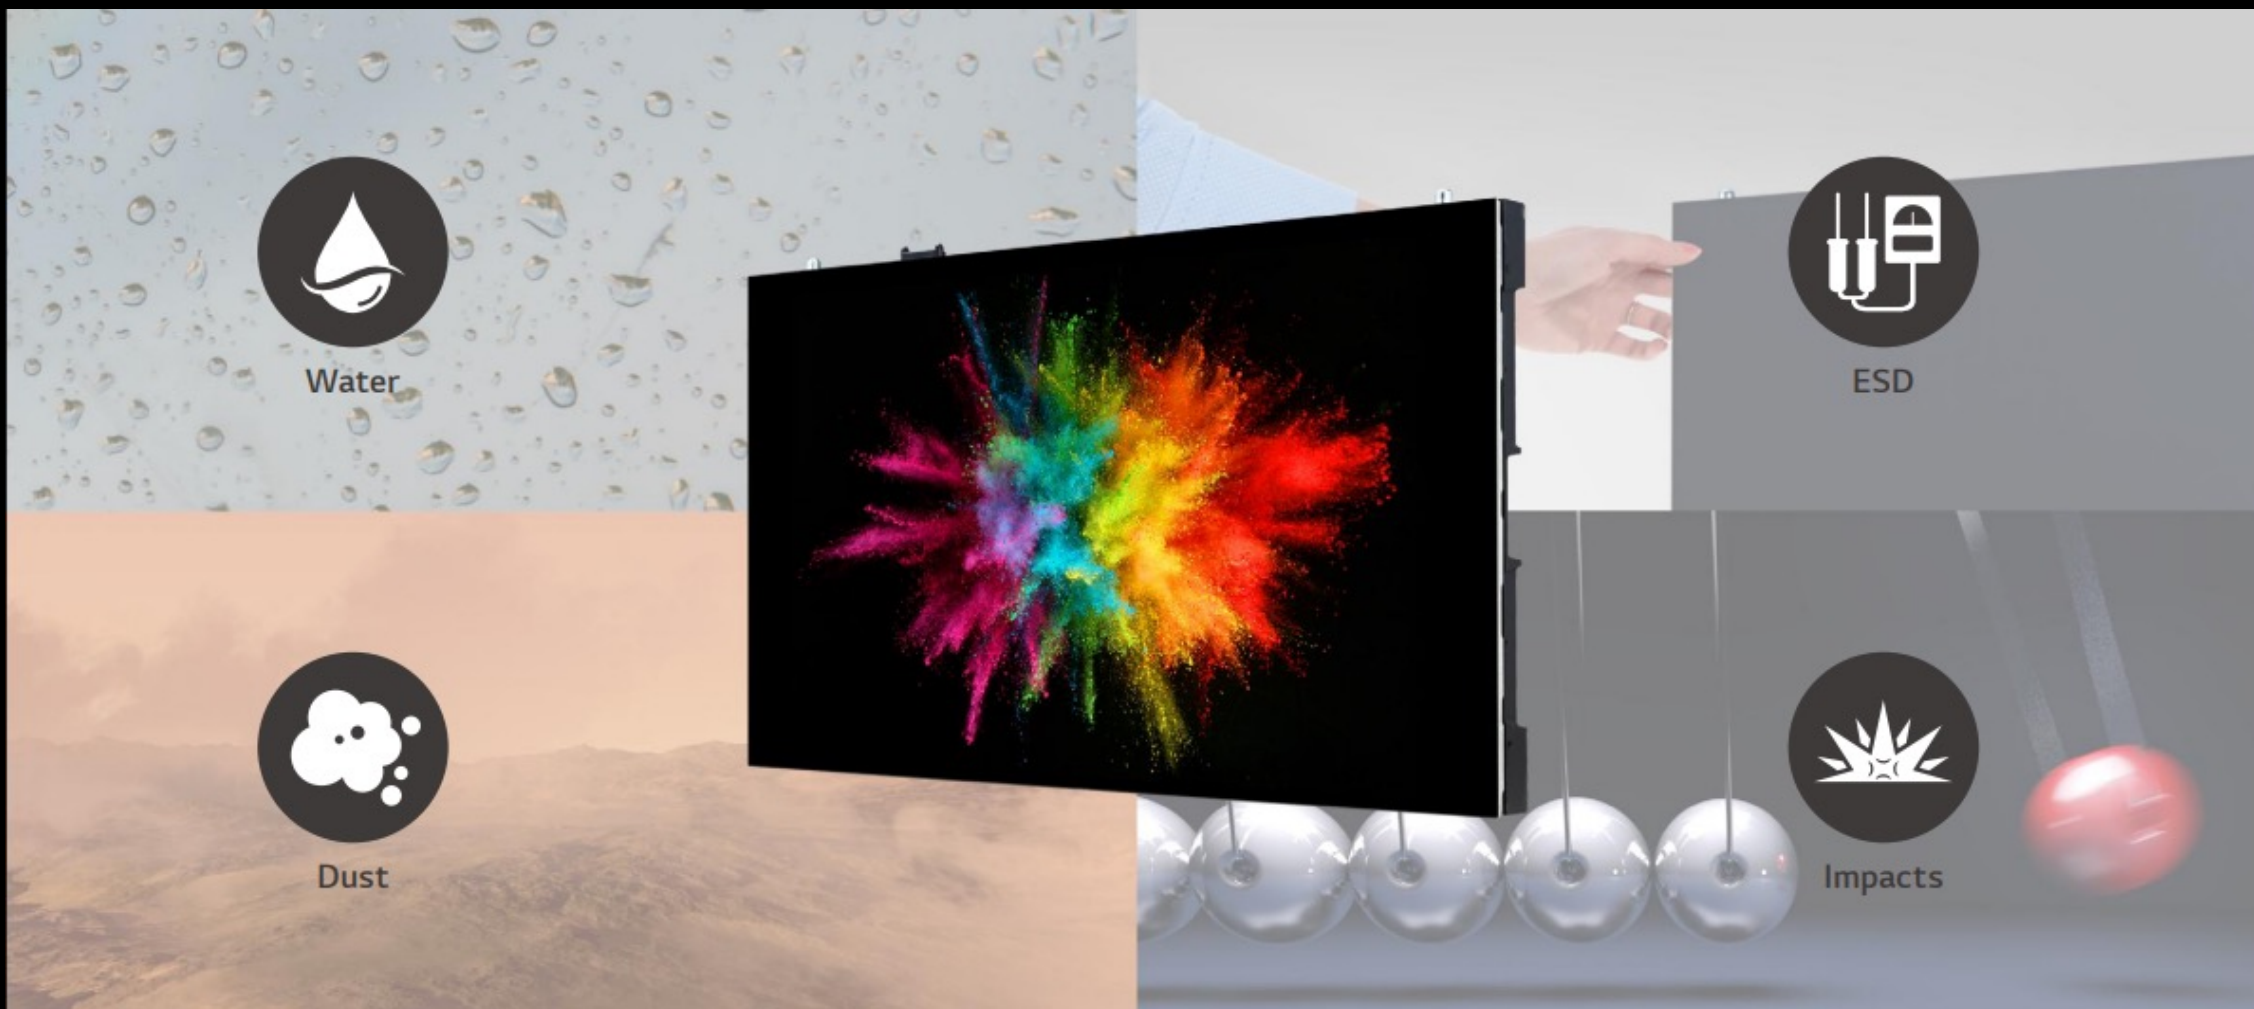

COB in use

LSAB– LG Micro LED Schutz