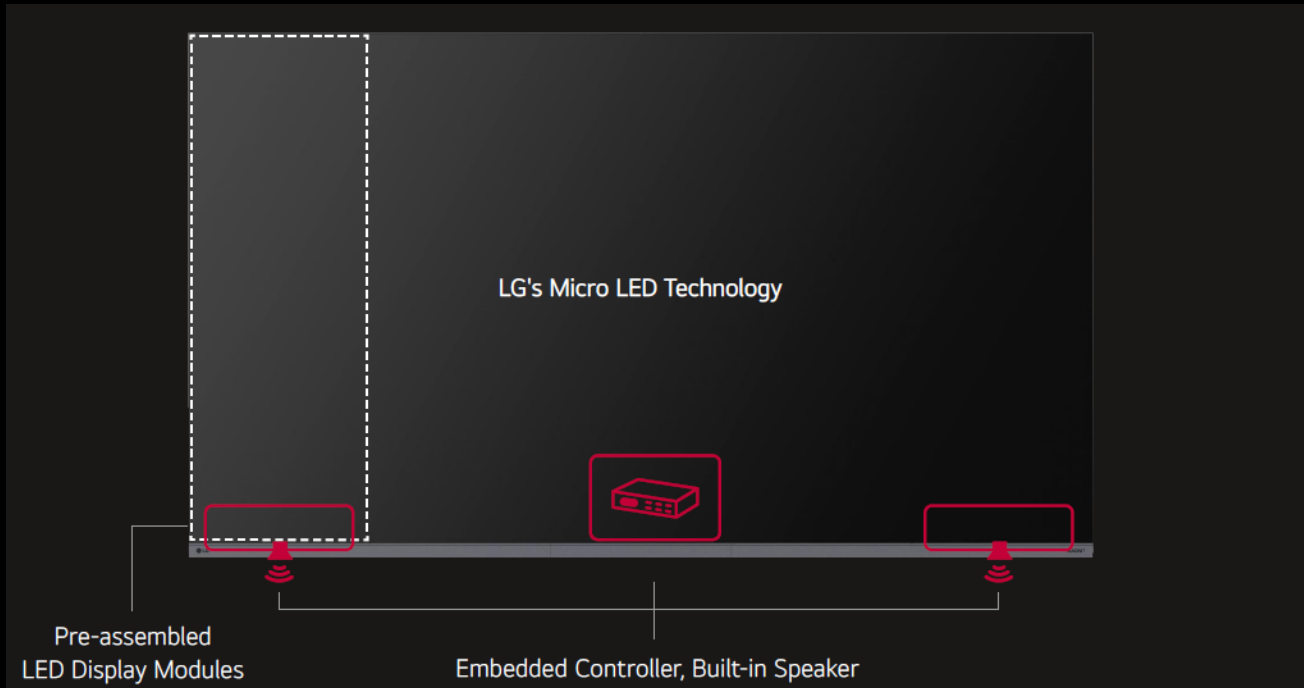

Indoor Finepitch LED Micro LED All-in-One

LAAA Serie LG Magnit LAAA015

Technische Eigenschaften

- COB MicroLED
- Pitch 1,5 mm
- Helligkeit 1.000 nit peak
- Kontrast 25.000 : 1
- EMC Class A
- Full HD Auflösung
- 3.005 x 1.742 mm mit Rahmen
- 190 kg Gesamtgewicht
- Lautsprecher integriert

Zubehör

- Standfuß (optional)
- Wandhalterung (opt.)
- Rahmen
- Fernbedienung

Highlights

- Leicht zu reinigende Oberfläche
- Kontrastreiche Bildwiedergabe mit brillantesten Farben in 4K
- hochwertiger eleganter Rahmen