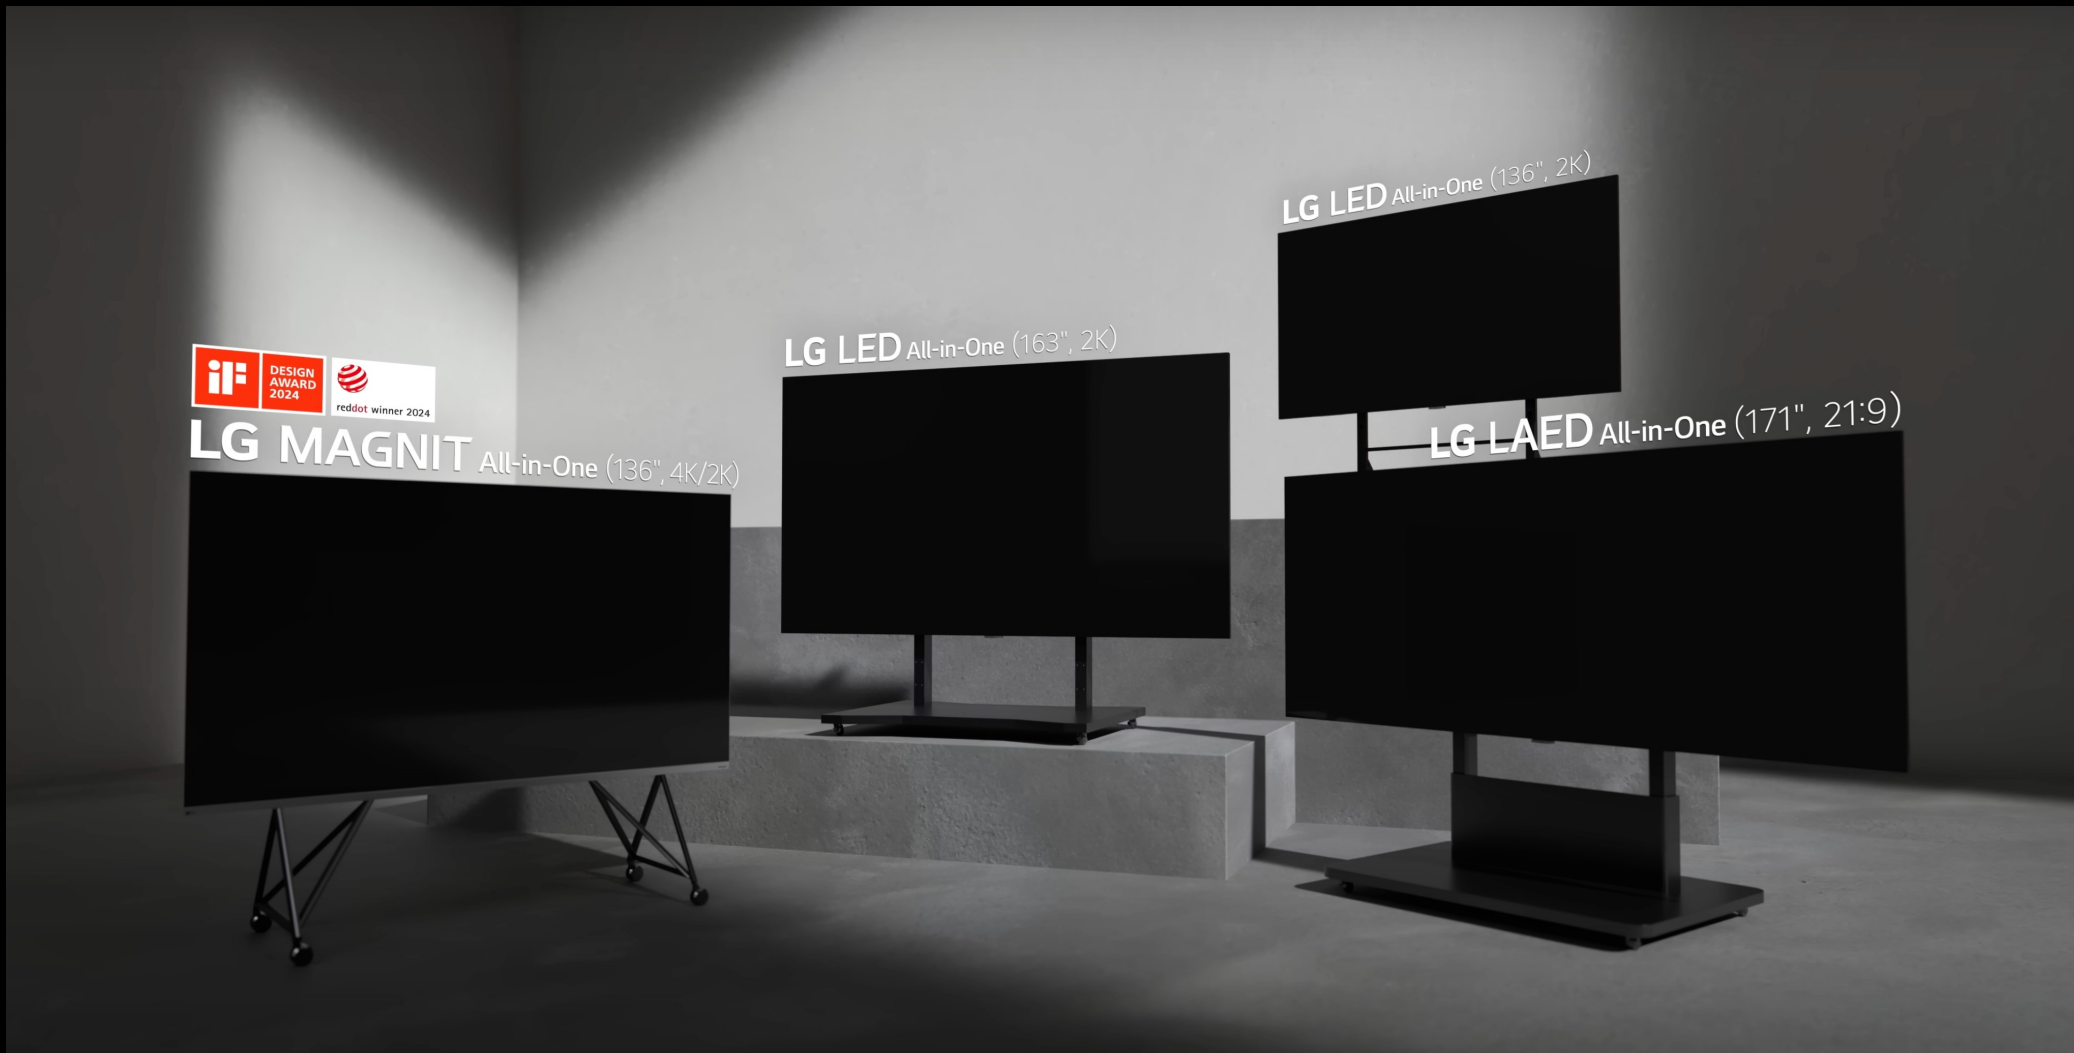

Finale

Q&A