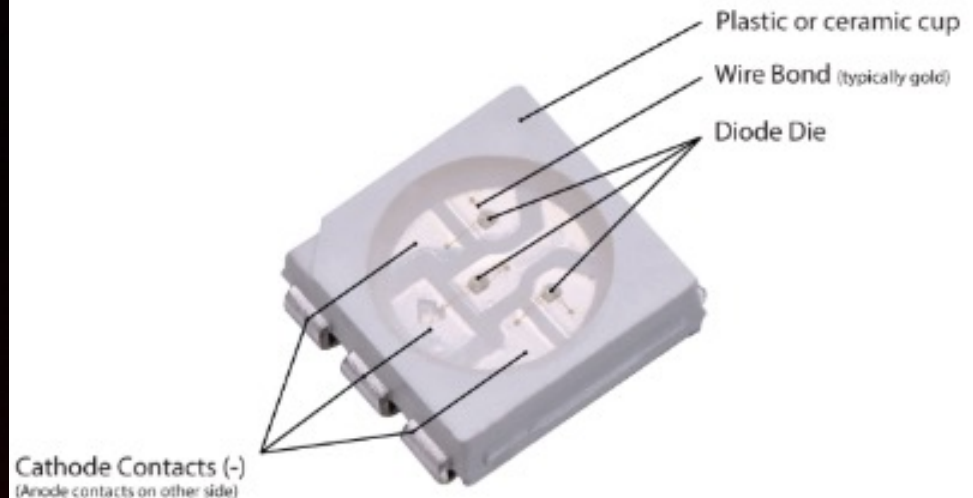

Surface Mounted Device LED